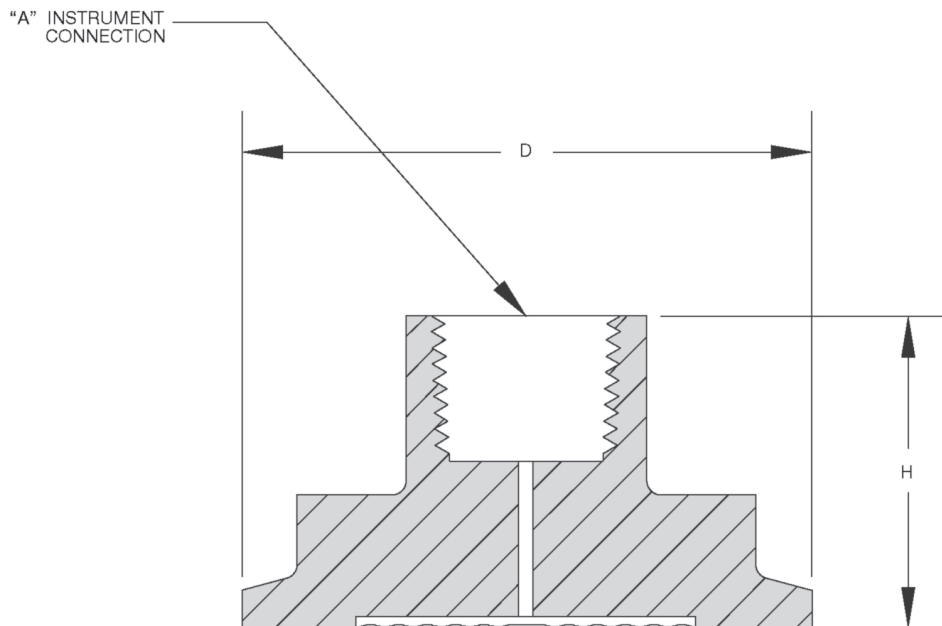

Sanitary Diaphragm Seals

All dimensions are nominal. Dimensions in [] are in millimeters.

DIAPHRAGM SEALS

Tri-Clamp Size	A	H	D
1 1/2"	1/4, 1/2 NPT as specified	1.81 [46]	2.00 [50]
2"	1/4, 1/2 NPT as specified	1.38 [35]	2.50 [64]

Sizes

Connection Sizes		
Code	Instrument Connection (NPT)	Process Connection
07	1/4	1 1/2" Tri-Clamp
08	1/2	1 1/2" Tri-Clamp
09	1/4	2" Tri-Clamp
10	1/2	2" Tri-Clamp

Clamps, gaskets and ferrules are not supplied by Terrice.